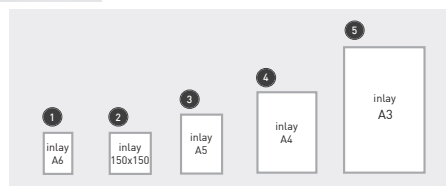

bendo sign

MADE IN EU
design by K+D

Das komplette Schild mit Edelstahlrahmen, weisser Rückwand und transparenter Front- abdeckung. Schrauben und Dübel im Lieferumfang enthalten.

The complete sign with stainless steel frame, white rear panel and transparent front cover. Screws and anchors for wall mount included.

code		pc/box	
1 BND46IX*	bendo sign A6	1	A
2 BND150150IX*	bendo sign 150x150mm	1	A
3 BND45IX*	bendo sign A5	1	A
4 BND44IX*	bendo sign A4	1	A
5 BND43IX*	bendo sign A3	1	A

*Solange Vorrat reicht | while stock lasts