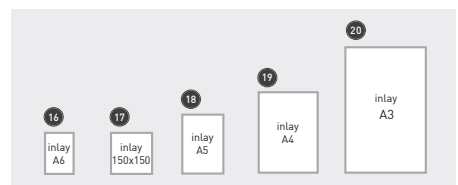

Unser Tip: bedrucken Sie die Paneele direkt für statische Informationen.

White PVC panels as rear part for paper prints and front cover. Cut to size for the matching paper sizes and same bending radius. Our tip: print directly on this panels for remaining information.

*Solange Vorrat reicht | while stock lasts

bendo front panel

Transparentes PVC Frontcover - schützt Ihre Papiereinleger optimal. Zugeschnitten für die entsprechenden Papiergrößen und immer gleichen Spannungsradius.

transparent front cover made from PVC - the perfect protection for your paper inlay.
Cut to size for the matching paper sizes and same bending radius.

code		pc/box	
16 BNFA6TR*	bendo transparent front panel A6	1	A
17 BNF150150TR*	bendo transparent front panel 150x150mm	1	A
18 BNFA5TR*	bendo transparent front panel A5	1	A
19 BNFA4TR*	bendo transparent front panel A4	1	A
20 BNFA3TR*	bendo transparent front panel A3	1	A